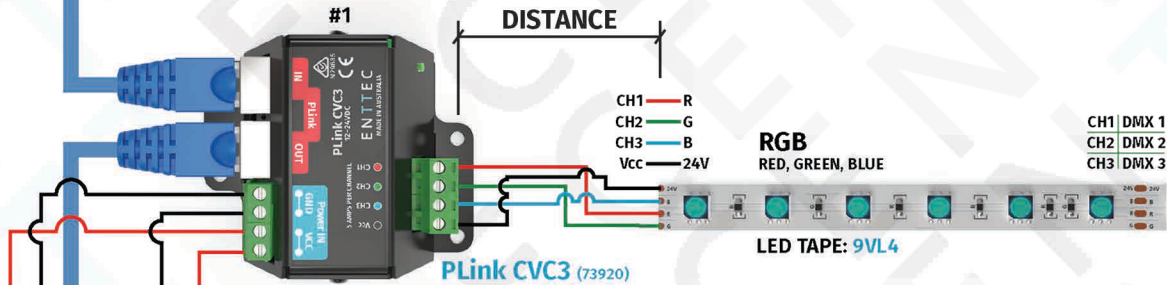

PIXELATOR (70060)  
 PIXELATOR MINI (70066)  
 PIXIE LINKER (73545)

LIGHTING CONSOLE

ART-NET

PIXEL MAPPER/  
 MAPPING SOFTWARE

UP TO 300 METRES OF CAT6 IN TOTAL FROM ONE PLINK PORT

PLink OVER CAT6

3 METRE MAXIMUM DISTANCE

UP TO 100 CVC3 FROM ONE PLINK PORT