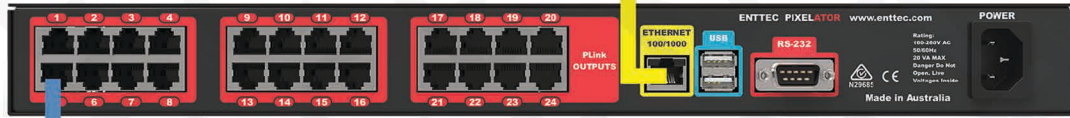

PIXELATOR (70060)  
 PIXELATOR MINI (70066)  
 PIXIE LINKER (73545)

LIGHTING CONSOLE

ART-NET

PIXEL MAPPER/  
 MAPPING SOFTWARE

UP TO 300 METRES OF CAT6 IN TOTAL FROM ONE PLINK PORT

PLink OVER CAT6

3 METRE MAXIMUM DISTANCE

UP TO 100 CVC3 FROM ONE PLINK PORT