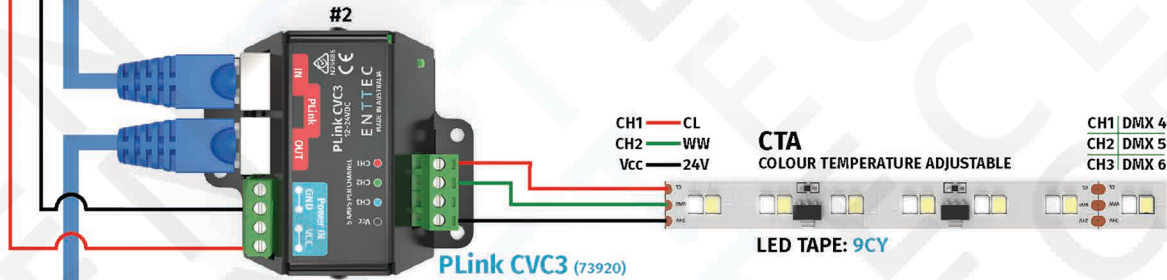

PIXELATOR (70060)  
 PIXELATOR MINI (70066)  
 PIXIE LINKER (73545)

LIGHTING CONSOLE

ART-NET

PIXEL MAPPER/  
 MAPPING SOFTWARE

UP TO 300 METRES OF CAT6 IN TOTAL FROM ONE PLINK PORT

PLink OVER CAT6

3 METRE MAXIMUM DISTANCE

UP TO 100 CVC3 FROM ONE PLINK PORT