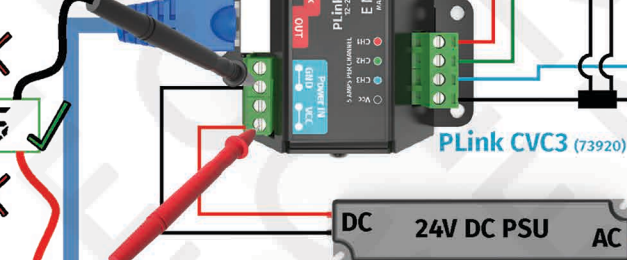

PIXELATOR (70060)  
 PIXELATOR MINI (70066)  
 PIXIE LINKER (73545)

LIGHTING CONSOLE

ART-NET

PIXEL MAPPER/  
 MAPPING SOFTWARE

UP TO 300 METRES OF CAT6 IN TOTAL FROM ONE PLINK PORT

PLink OVER CAT6

3 METRE MAXIMUM DISTANCE

UP TO 100 CVC3 FROM ONE PLINK PORT