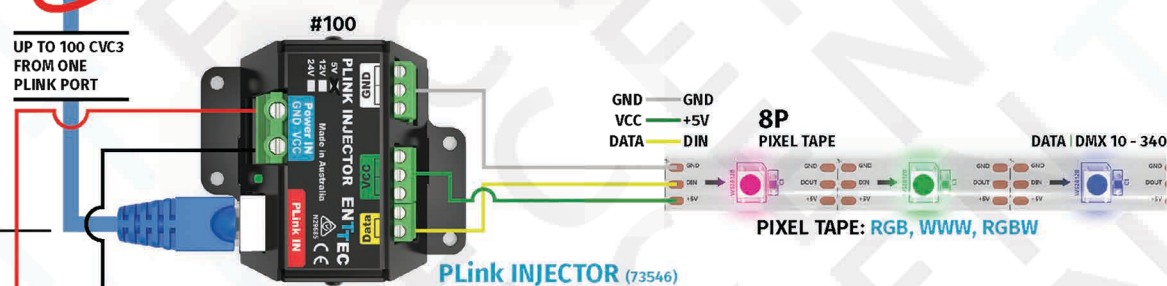

PIXELATOR (70060)  
 PIXELATOR MINI (70066)  
 PIXIE LINKER (73545)

LIGHTING CONSOLE

ART-NET

PIXEL MAPPER/  
 MAPPING SOFTWARE

UP TO 300 METRES OF CAT6 IN TOTAL FROM ONE PLINK PORT

PLink OVER CAT6

3 METRE MAXIMUM DISTANCE

UP TO 100 CVC3 FROM ONE PLINK PORT