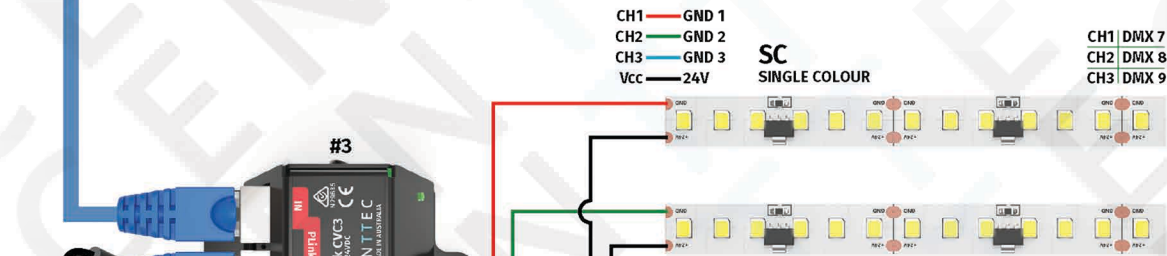

PIXELATOR (70060)  
 PIXELATOR MINI (70066)  
 PIXIE LINKER (73545)

LIGHTING CONSOLE

ART-NET

PIXEL MAPPER/  
 MAPPING SOFTWARE

UP TO 300 METRES OF CAT6 IN TOTAL FROM ONE PLINK PORT

PLink OVER CAT6

3 METRE MAXIMUM DISTANCE

UP TO 100 CVC3 FROM ONE PLINK PORT