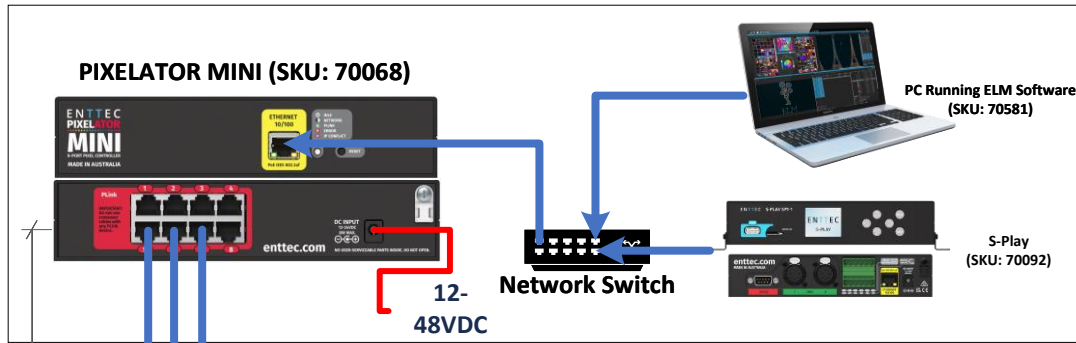

PLINK INJECTOR – Installation Guide

PLINK 5V (73546) / PLINK 12-24V (73544) / PLINK 12-48V (73557)
 Visit the ENTTEC website for the latest version.

ArtNet / sACN Lighting Players & Controllers

300 METRES MAXIMUM DISTANCE FROM PLINK PORT TO PLINK PORT

GND	—	V -
VCC	—	V +
DATA	—	DI

ENTTEC