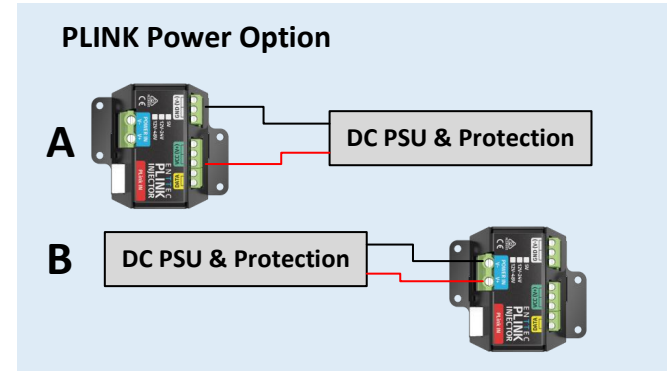

PLINK INJECTOR – Installation Guide

PLINK 5V (73546) / PLINK 12-24V (73544) / PLINK 12-48V (73557)
 Visit the ENTTEC website for the latest version.

ArtNet / sACN Lighting Players & Controllers

300 METRES MAXIMUM DISTANCE FROM PLINK PORT TO PLINK PORT

GND	—	V -
VCC	—	V +
DATA	—	DI

ENTTEC