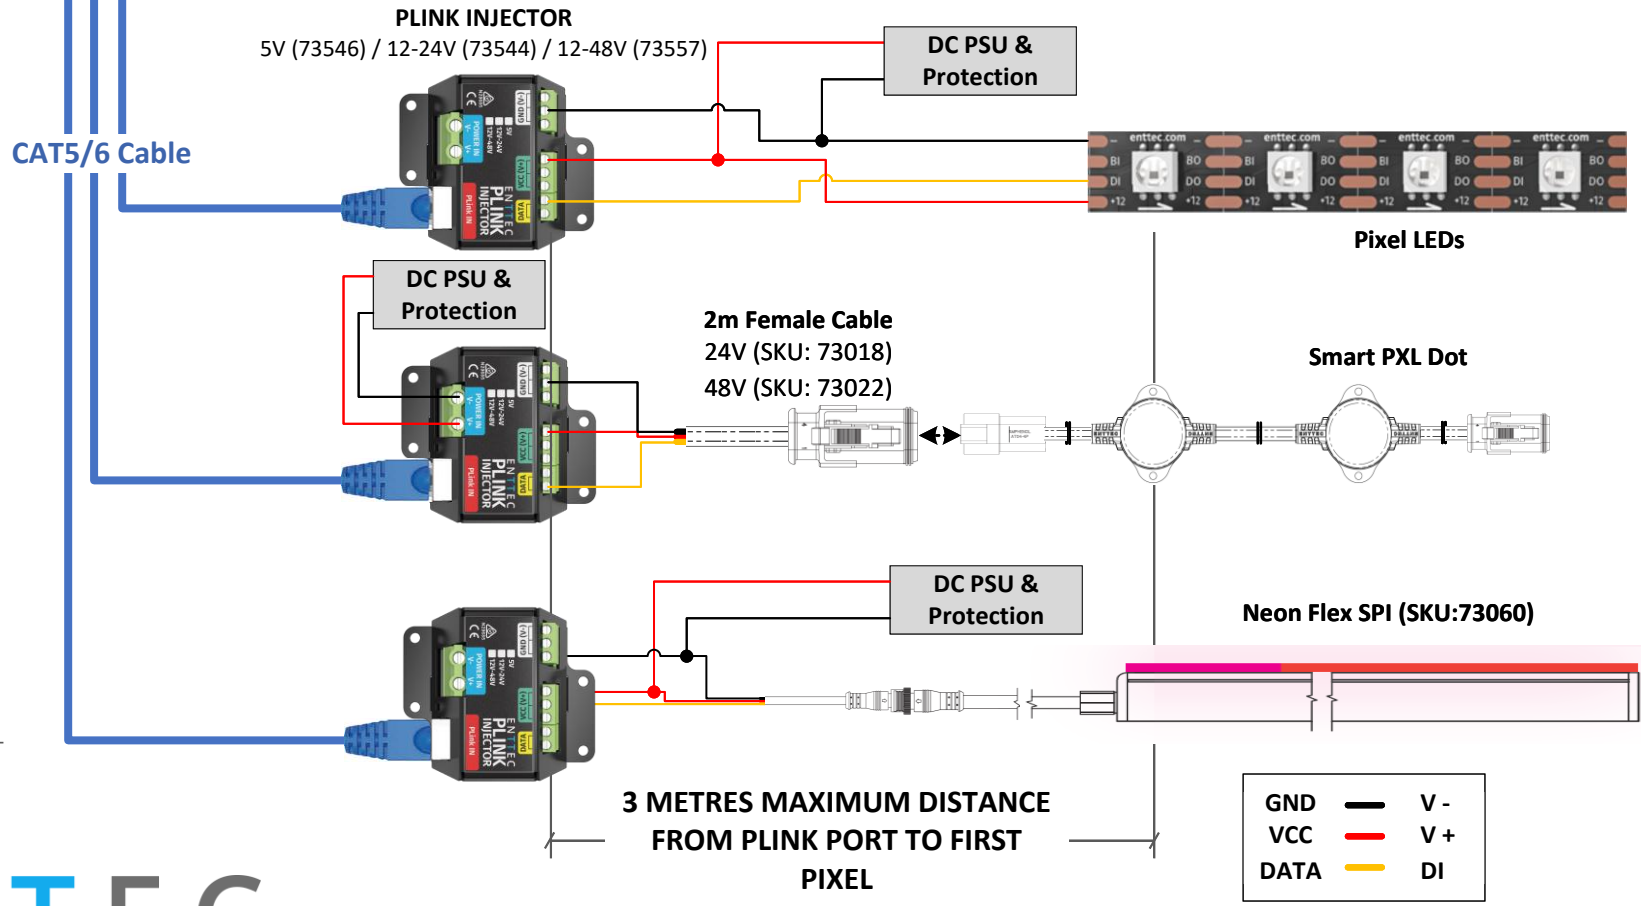

PLINK INJECTOR – Installation Guide

PLINK 5V (73546) / PLINK 12-24V (73544) / PLINK 12-48V (73557)
 Visit the ENTTEC website for the latest version.

ArtNet / sACN Lighting Players & Controllers

300 METRES MAXIMUM DISTANCE FROM PLINK PORT TO PLINK PORT

GND	—	V -
VCC	—	V +
DATA	—	DI

ENTTEC