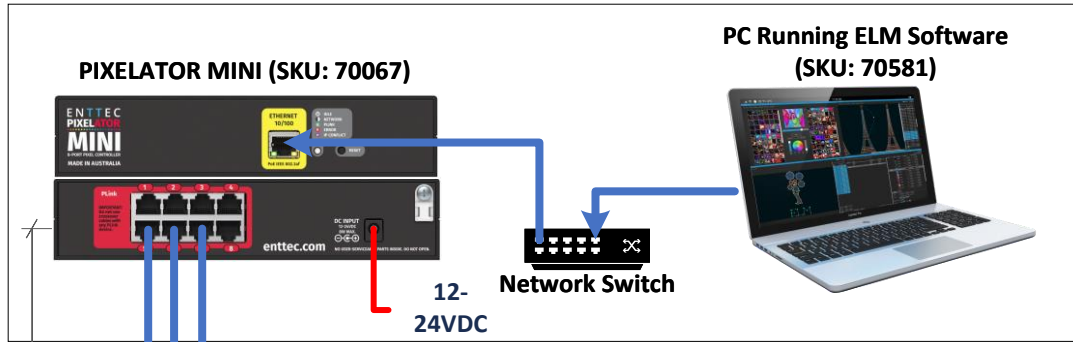

PLINK INJECTOR – Installation Guide

PLINK 5V (73546) / PLINK 12-24V (73544)
Visit the ENTTEC website for the latest version.

ArtNet / sACN Lighting Players & Controllers

300 METRES MAXIMUM DISTANCE FROM PLINK PORT TO PLINK PORT