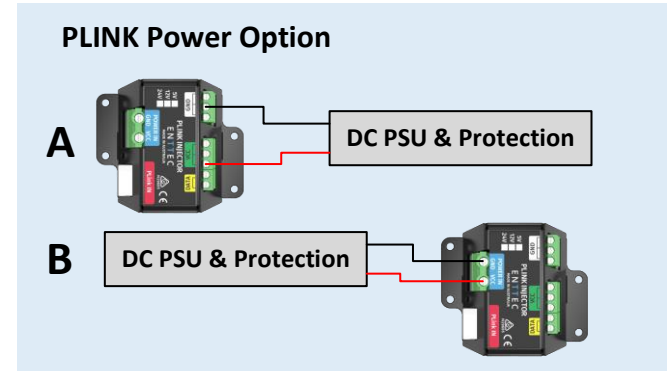

PLINK INJECTOR – Installation Guide

PLINK 5V (73546) / PLINK 12-24V (73544)
Visit the ENTTEC website for the latest version.

ArtNet / sACN Lighting Players & Controllers

300 METRES MAXIMUM DISTANCE FROM PLINK PORT TO PLINK PORT