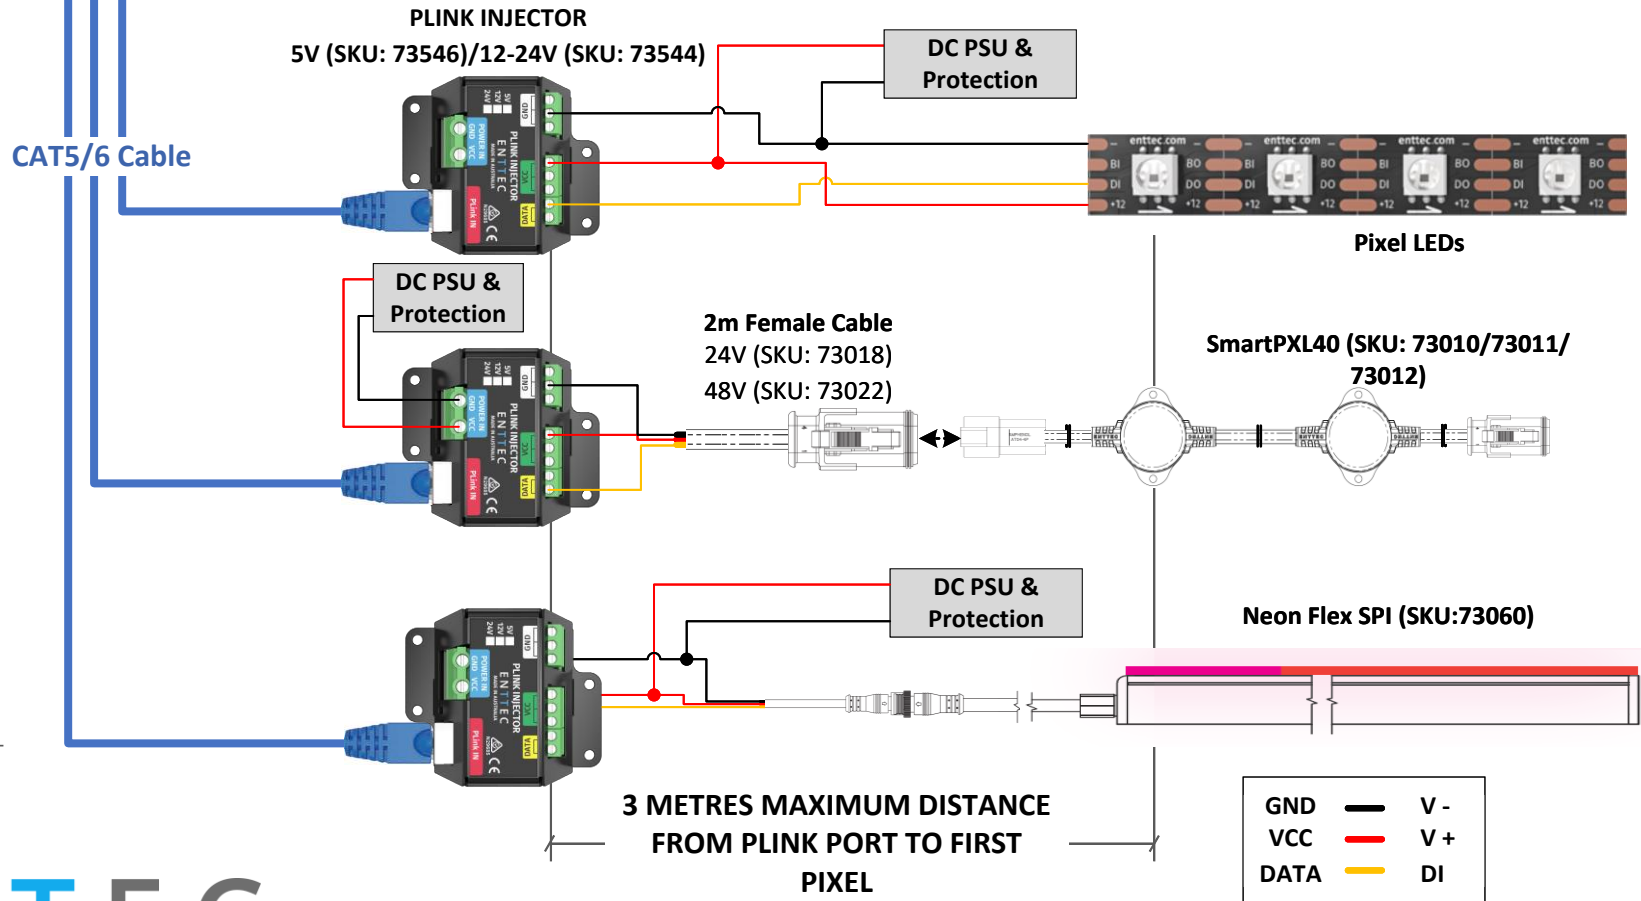

PLINK INJECTOR – Installation Guide

PLINK 5V (73546) / PLINK 12-24V (73544)
Visit the ENTTEC website for the latest version.

ArtNet / sACN Lighting Players & Controllers

300 METRES MAXIMUM DISTANCE FROM PLINK PORT TO PLINK PORT