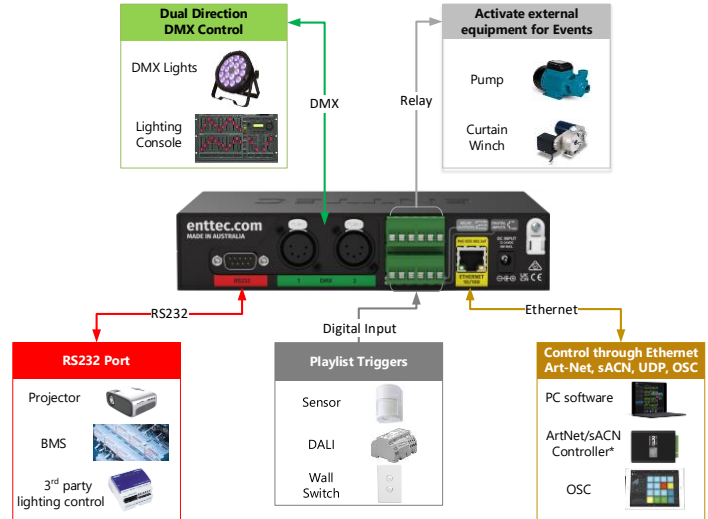

Specification

Connectors	1X DC Jack (Power)	
	2X Female XLR5 (DMX512)	
	1X RJ45 (Ethernet)	
	1X Male DB9 (RS232)	
	4X Digital Input	
	2X Relay Output (Max limit 2A, 60W)	
	1X Micro SD	
IP rating	IP20	
Number of Universes & Input / Output Protocol	2U: USITT DMX512-A	
	16U: Art-Net/sACN	
DMX Refresh Rate (FPS)	Art-Net & sACN	1 to 60
	USITT DMX512-A	1 to 40
Input Voltage	12V DC to 24V DC	
PoE	IEEE 802.3af	
Max. Power Draw	8W	
Internal Show Storage Capacity	8GB (~20 hours of 16 universes at 40fps)	
Expandable storage	Yes (Micro SD)	
Cooling Method	Convection	
Environmental operating temperature	0°C to 50°C	
	32°F to 122°F	
Environmental operating humidity	0 to 95% (non-condensing)	
Body material	ABS Plastic & Anodized Aluminium	
Unit dimensions	200*120*42 mm	
Unit weight	0.83kg / 1.82lbs	
Shipping dimensions	310*260*75 mm	
Shipping weight	1.18kg / 2.60lbs	
Warranty	3-year return to base manufacturer warranty	

Certification

Application Diagram

Safety

- Do not expose this device to rain or moisture, doing so will void the warranty.
- Make all the connections before you connect power.
- Do not remove the cover, there are no user serviceable components inside.
- Never plug this unit in to a dimmer pack.
- Ensure proper shield connections.
- Mount this unit in an area that will allow air flow - allow 150mm (6") space.
- Never connect 0V to electrical Earth.

Ordering Information

For further support and to browse ENTTEC's range of products visit the ENTTEC website.

Item	SKU
S-PLAY LITE	70094

Box Contents

- S-PLAY LITE
- 2m cat5 cable
- Rack, Surface/Din mount ears + Din Clips + screws
- 12V PSU & international plugs

enttec.com

MELBOURNE AUS / LONDON UK / RALEIGH-DURHAM USA / DUBAI UAE

Due to constant innovation, information within this document is subject to change.