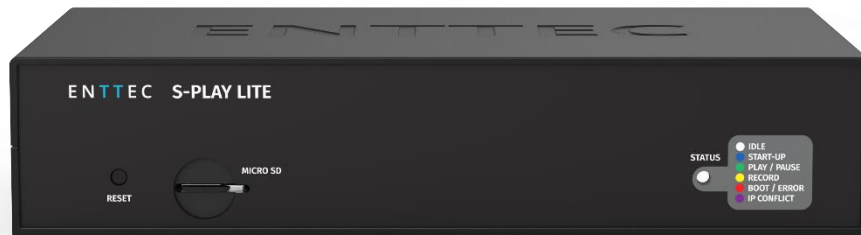

# S-PLAY LITE– Datasheet

Create, Record, Edit and Play up to 16 Universe light shows, seamlessly integrate with 3<sup>rd</sup> party system with versatile mounting solutions.

ENTTEC's S-PLAY LITE serves as a robust show recorder and playback controller, expertly integrating 3<sup>rd</sup> party system and external hardware for smart light show management.

Featuring an extensive array of 100 light Cues, users can record 16 eDMX Universes of ArtNet and sACN or 2 DMX Universes via 2 XLR DMX ports. Whether crafting simple Static scenes, recording Dynamic Cues, or easily creating gradient Effect Cues with the built-in pixel effect generator, the creative possibilities are vast.

The S-PLAY LITE facilitates flexible integration of external devices into installations, supporting Triggers or automating Events through various protocols such as RS232, Art-Net, DMX, contact closures, sACN, UDP, or OSC.

## Specification

<b>Connectors</b>	1X DC Jack (Power)	
	2X Female XLR5 (DMX512)	
	1X RJ45 (Ethernet)	
	1X Male DB9 (RS232)	
	4X Digital Input	
	2X Relay Output (Max limit 2A, 60W)	
	1X Micro SD	
<b>IP rating</b>	IP20	
<b>Number of Universes &amp; Input / Output Protocol</b>	2U: USITT DMX512-A	
	16U: Art-Net/sACN	
<b>DMX Refresh Rate (FPS)</b>	Art-Net & sACN	1 to 60
	USITT DMX512-A	1 to 40
<b>Input Voltage</b>	12V DC to 24V DC	
<b>PoE</b>	IEEE 802.3af	
<b>Max. Power Draw</b>	8W	
<b>Internal Show Storage Capacity</b>	8GB (~20 hours of 16 universes at 40fps)	
<b>Expandable storage</b>	Yes (Micro SD)	
<b>Cooling Method</b>	Convection	
<b>Environmental operating temperature</b>	0°C to 50°C	
	32°F to 122°F	
<b>Environmental operating humidity</b>	0 to 95% (non-condensing)	
<b>Body material</b>	ABS Plastic & Anodized Aluminium	
<b>Unit dimensions</b>	200*120*42 mm	
<b>Unit weight</b>	0.83kg / 1.82lbs	
<b>Shipping dimensions</b>	310*260*75 mm	
<b>Shipping weight</b>	1.18kg / 2.60lbs	
<b>Warranty</b>	3-year return to base manufacturer warranty	